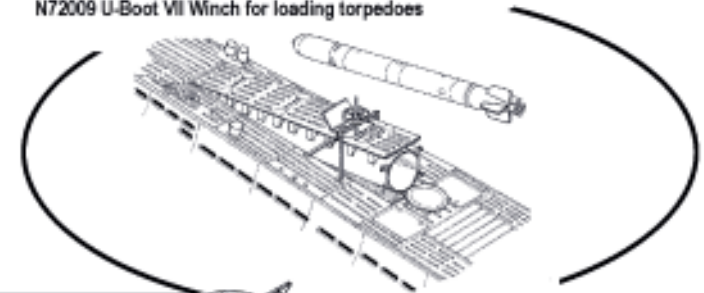

N72006

1/72

U-Boot U-VIIC - Supplies loading on sea
(food,boat,1x torpedoe)

Visit an official website and e-shop at www.cmkkits.com

PUR (polyurethan parts)

PP (photo-etched parts)

- N72004 U-Boot VII Exterior set - part I - Turret
- N72005 U-Boot VII Officers' Ward rooms & Galley
- N72007 U-Boot VII Winch for loading torpedoes on sea
- N72008 U-Boot VII Rear torpedoes' loading hatch
- N72009 U-Boot VII Winch for loading torpedoes