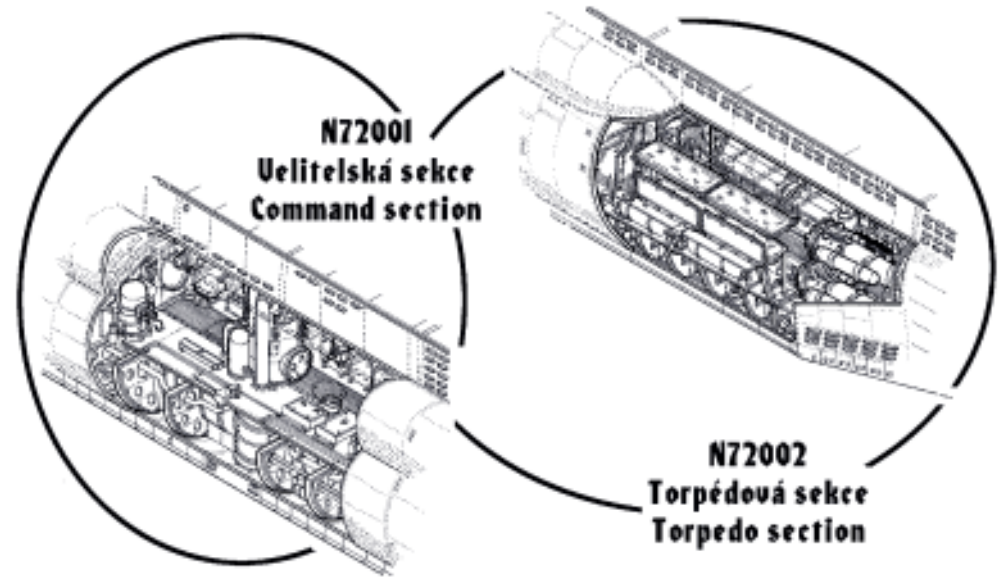

N72006

1/72

U-Boot U-VIIC - Supplies loading on sea
(food,boat,1x torpedoe)

Visit an official website and e-shop at www.cmkkits.com

PUR (polyurethan parts)

PP (photo-etched parts)

- N72004 U-Boot VII Exterior set - part I - Turret
- N72005 U-Boot VII Officers' Ward rooms & Galley
- N72007 U-Boot VII Winch for loading torpedoes on sea
- N72008 U-Boot VII Rear torpedoes' loading hatch
- N72009 U-Boot VII Winch for loading torpedoes