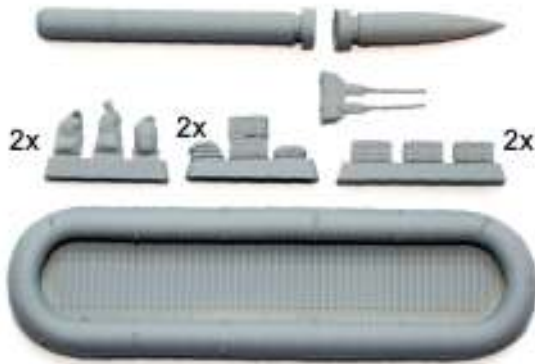

N72006

1/72

U-Boot U-VIIC - Supplies loading on sea
(food,boat,1x torpedoe)

Visit an official website and e-shop at www.cmkkits.com

PUR (polyurethan parts)

PP (photo-etched parts)

- N72004 U-Boot VII Exterior set - part I - Turret
- N72005 U-Boot VII Officers' Ward rooms & Galley
- N72007 U-Boot VII Winch for loading torpedoes on sea
- N72008 U-Boot VII Rear torpedoes' loading hatch
- N72009 U-Boot VII Winch for loading torpedoes