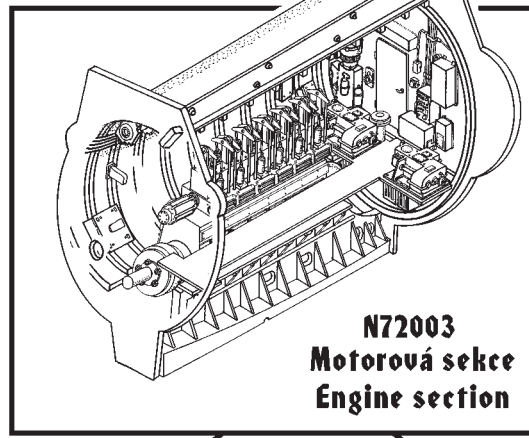

7

- N72004 U-Boot VII Exterior set - part I - Turret
- N72005 U-Boot VII Officers' Ward rooms & Galley
- N72006 U-Boot VII Supplies loading on sea (food, boat, 1x torpedo)
- N72007 U-Boot VII Winch for loading torpedoes on sea
- N72009 U-Boot VII Winch for loading torpedoes

**N72001**  
Velitelská sekce  
Command section

**N72002**  
Torpédová sekce  
Torpedo section

N72008

1/72

**U-Boot U-VIIC - Rear torpedoes' loading hatch**

Visit an official website and e-shop at [www.cmkkits.com](http://www.cmkkits.com)  
[www.specialhobby.eu](http://www.specialhobby.eu)