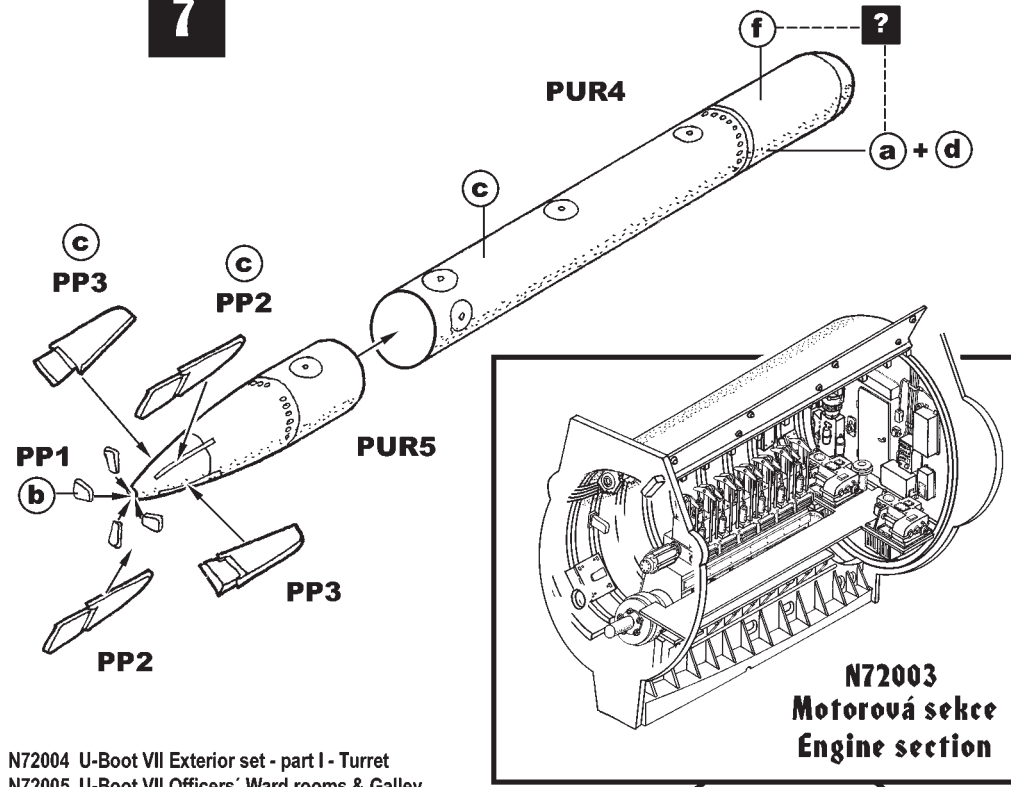

7

- N72004 U-Boot VII Exterior set - part I - Turret
- N72005 U-Boot VII Officers' Ward rooms & Galley
- N72006 U-Boot VII Supplies loading on sea (food, boat, 1x torpedo)
- N72007 U-Boot VII Winch for loading torpedoes on sea
- N72009 U-Boot VII Winch for loading torpedoes

**N72001**  
Velitelská sekce  
Command section

**N72002**  
Torpédová sekce  
Torpedo section

N72008

1/72

**U-Boot U-VIIC - Rear torpedoes' loading hatch**

Visit an official website and e-shop at [www.cmkkits.com](http://www.cmkkits.com)  
[www.specialhobby.eu](http://www.specialhobby.eu)

**PUR (polyurethan parts)**

**PP (photo-etched parts)**

**BARVY/COLOR**

<b>a</b>	<b>b</b>	<b>c</b>	<b>d</b>	<b>e</b>	<b>f</b>	<b>g</b>	<b>h</b>	<b>i</b>
Bílá White	Kovová Gun Metal	Světle šedá Light Grey	Červená Red	Černá Black	Šedá Grey	Dřevo Wood	Stříbrná Silver	Litina Cast Iron