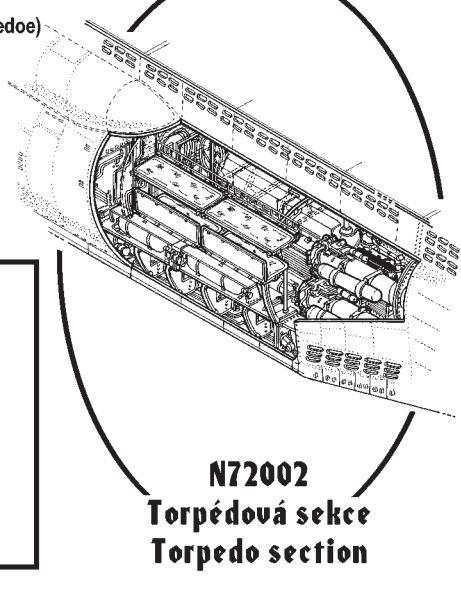

7

- N72004 U-Boot VII Exterior set - part I - Turret
- N72005 U-Boot VII Officers' Ward rooms & Galley
- N72006 U-Boot VII Supplies loading on sea (food, boat, 1x torpedo)
- N72007 U-Boot VII Winch for loading torpedoes on sea
- N72009 U-Boot VII Winch for loading torpedoes

**N72001**  
Velitelská sekce  
Command section

**N72002**  
Torpédová sekce  
Torpedo section

N72008

1/72

**U-Boot U-VIIC - Rear torpedoes' loading hatch**

Visit an official website and e-shop at [www.cmkkits.com](http://www.cmkkits.com)  
[www.specialhobby.eu](http://www.specialhobby.eu)