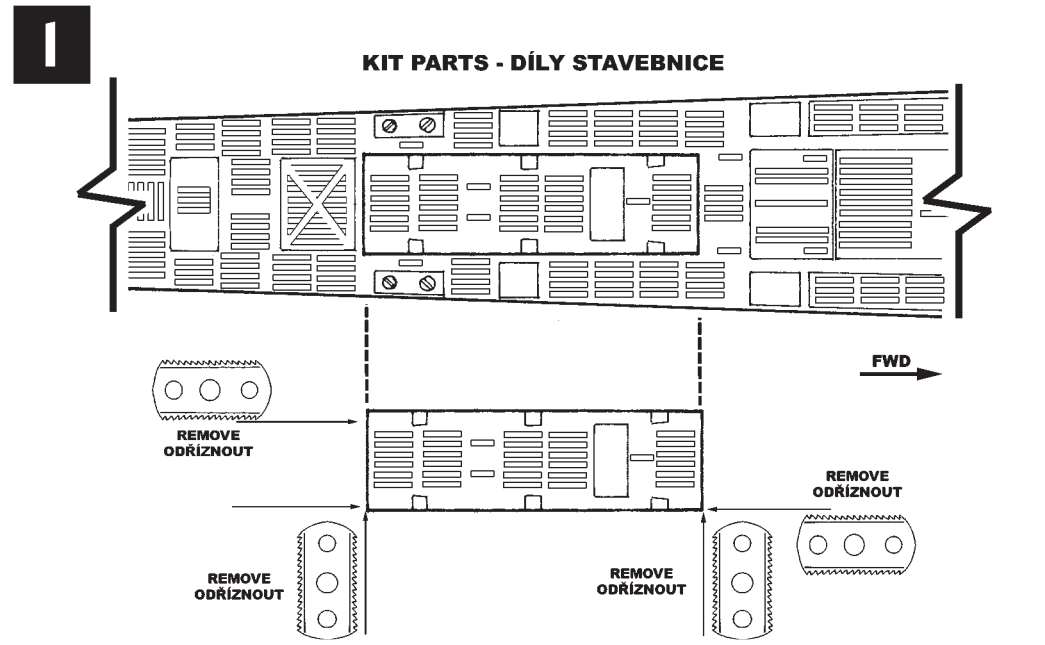

7

- N72004 U-Boot VII Exterior set - part I - Turret
- N72005 U-Boot VII Officers' Ward rooms & Galley
- N72006 U-Boot VII Supplies loading on sea (food, boat, 1x torpedo)
- N72007 U-Boot VII Winch for loading torpedoes on sea
- N72009 U-Boot VII Winch for loading torpedoes

**N72001**  
Velitelská sekce  
Command section

**N72002**  
Torpédová sekce  
Torpedo section

N72008

1/72

**U-Boot U-VIIC - Rear torpedoes' loading hatch**

Visit an official website and e-shop at [www.cmkkits.com](http://www.cmkkits.com)  
[www.specialhobby.eu](http://www.specialhobby.eu)

**PUR (polyurethan parts)**

**PP (photo-etched parts)**

**BARVY/COLOR**

<b>a</b>	<b>b</b>	<b>c</b>	<b>d</b>	<b>e</b>	<b>f</b>	<b>g</b>	<b>h</b>	<b>i</b>
Bílá White	Kovová Gun Metal	Světle šedá Light Grey	Červená Red	Černá Black	Šedá Grey	Dřevo Wood	Stříbrná Silver	Litina Cast Iron