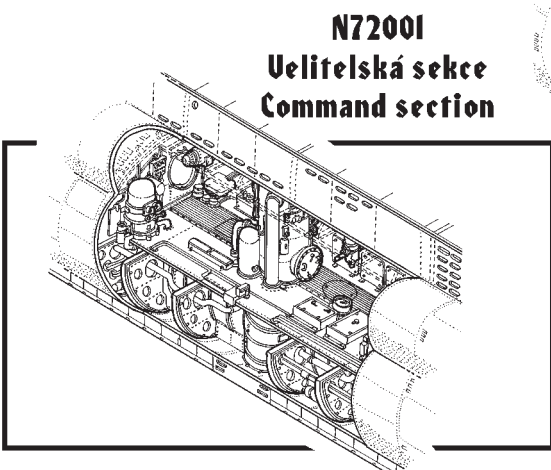

7

- N72004 U-Boot VII Exterior set - part I - Turret
- N72005 U-Boot VII Officers' Ward rooms & Galley
- N72006 U-Boot VII Supplies loading on sea (food, boat, 1x torpedo)
- N72007 U-Boot VII Winch for loading torpedoes on sea
- N72009 U-Boot VII Winch for loading torpedoes

**N72001**  
Velitelská sekce  
Command section

**N72002**  
Torpédová sekce  
Torpedo section

N72008

1/72

**U-Boot U-VIIC - Rear torpedoes' loading hatch**

Visit an official website and e-shop at [www.cmkkits.com](http://www.cmkkits.com)  
[www.specialhobby.eu](http://www.specialhobby.eu)